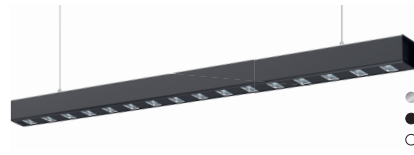

TRACKSPOTS

Odion XS
2150-3400 Lm

Odion XL
3750-5700 Lm

Linea AS-XS
2150-3400 Lm

PROFILES

Aviora Line SM
D (direct) 3750-3950 Lm

Aviora Line P
D (direct) 3750-3950 Lm
D/I (direct/indirect) 2500/1250-2625/1325 Lm