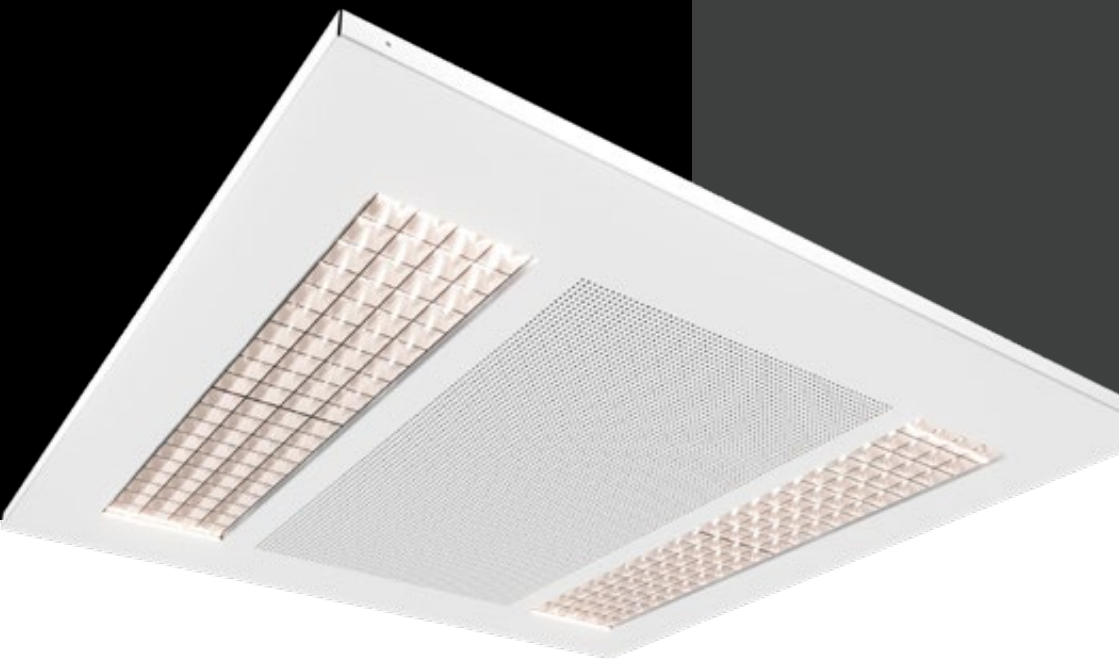

*Linezza Air* 

Lighting with  
integrated ventilation

 **ILLUXTRON**<sup>®</sup>  
LIGHTING

# Linessa Air

Lighting with  
integrated ventilation

A unique combination of both lighting product and a ventilation system, which results in a clean ceiling design. OrangeClimate and Illuxtron International collaborated in such a way that both their best products fit seamlessly together.

## PLENUM BOX

The ventilation can be spread over additional units to avoid an unwanted airflow. Each luminaire can either be used for blowing air in the room or to let the air escape from the room.

*This Plenum box fits not only on the Orange Climate systems but also to any other professional Climate system in the market.*