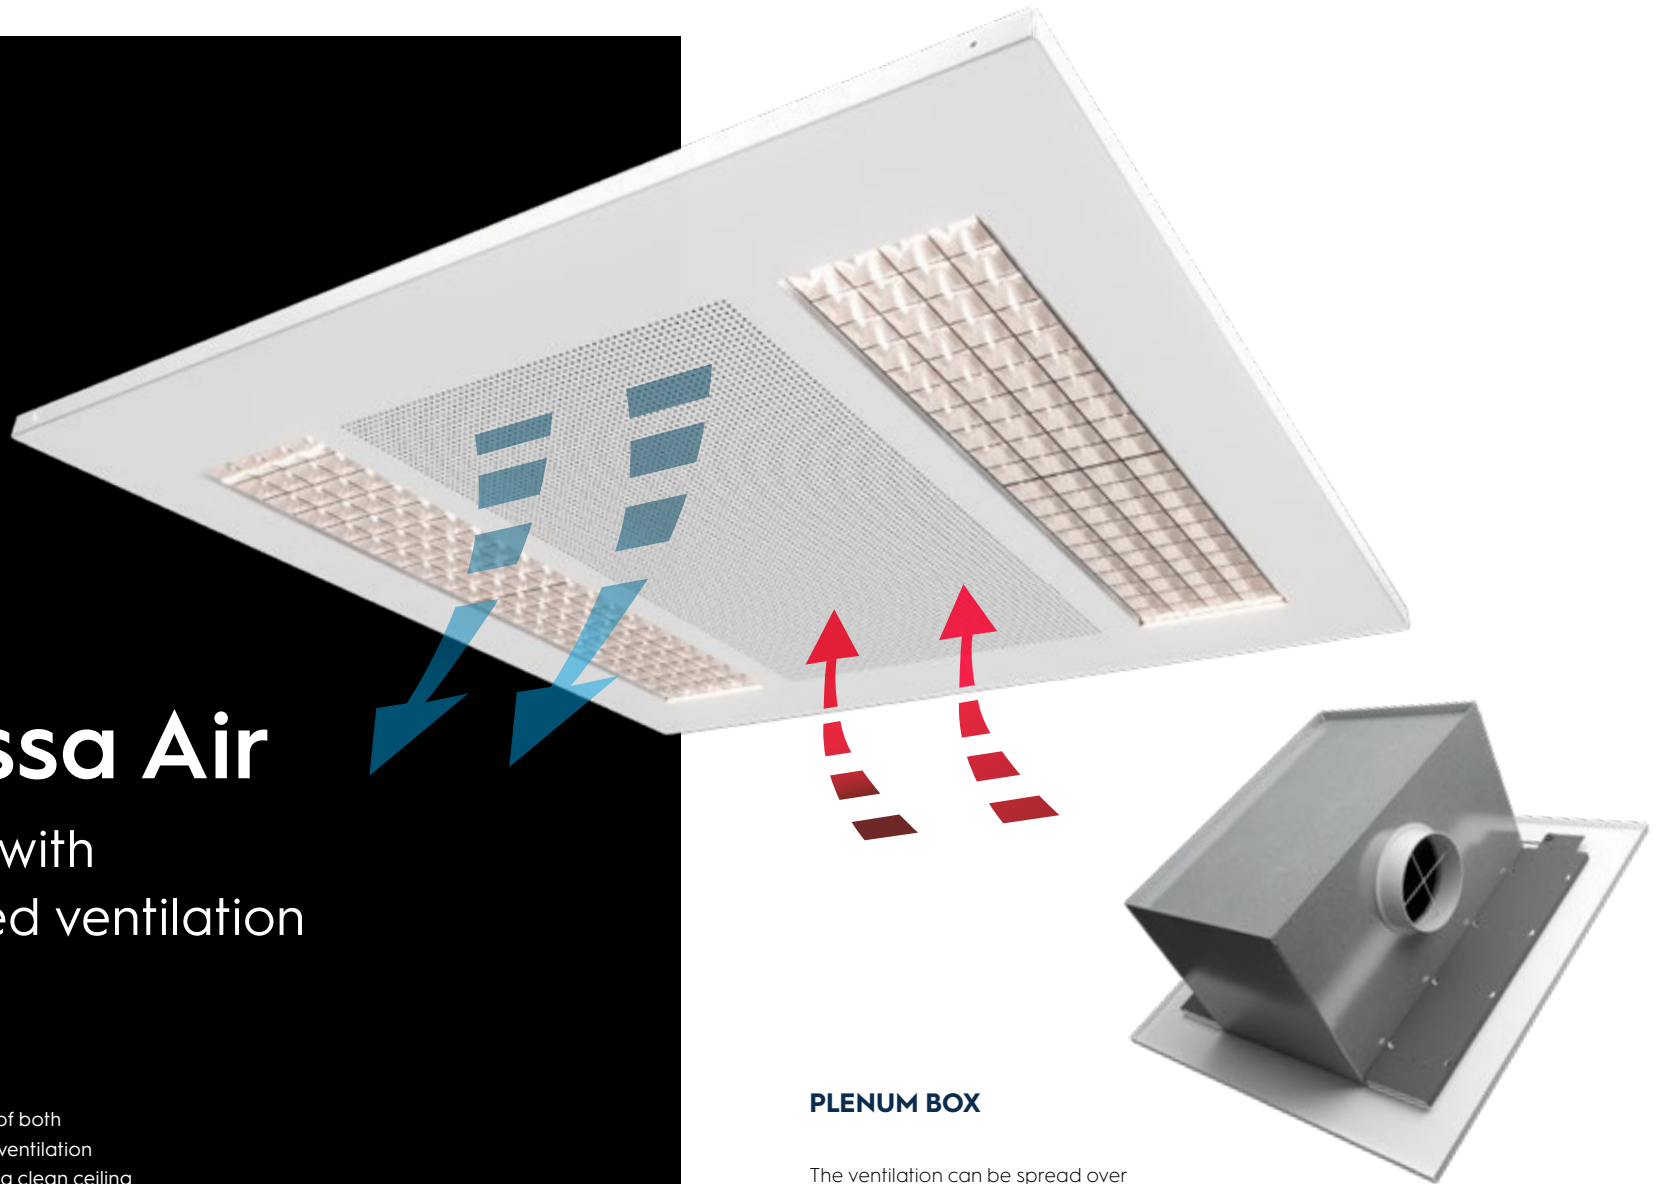

*Linezza Air* 

Lighting with  
integrated ventilation

 **ILLUXTRON**<sup>®</sup>  
LIGHTING

# Linessa Air

Lighting with  
integrated ventilation

A unique combination of both lighting product and a ventilation system, which results in a clean ceiling design. OrangeClimate and Illuxtron International collaborated in such a way that both their best products fit seamlessly together.

## PLENUM BOX

The ventilation can be spread over additional units to avoid an unwanted airflow. Each luminaire can either be used for blowing air in the room or to let the air escape from the room.

*This Plenum box fits not only on the Orange Climate systems but also to any other professional Climate system in the market.*